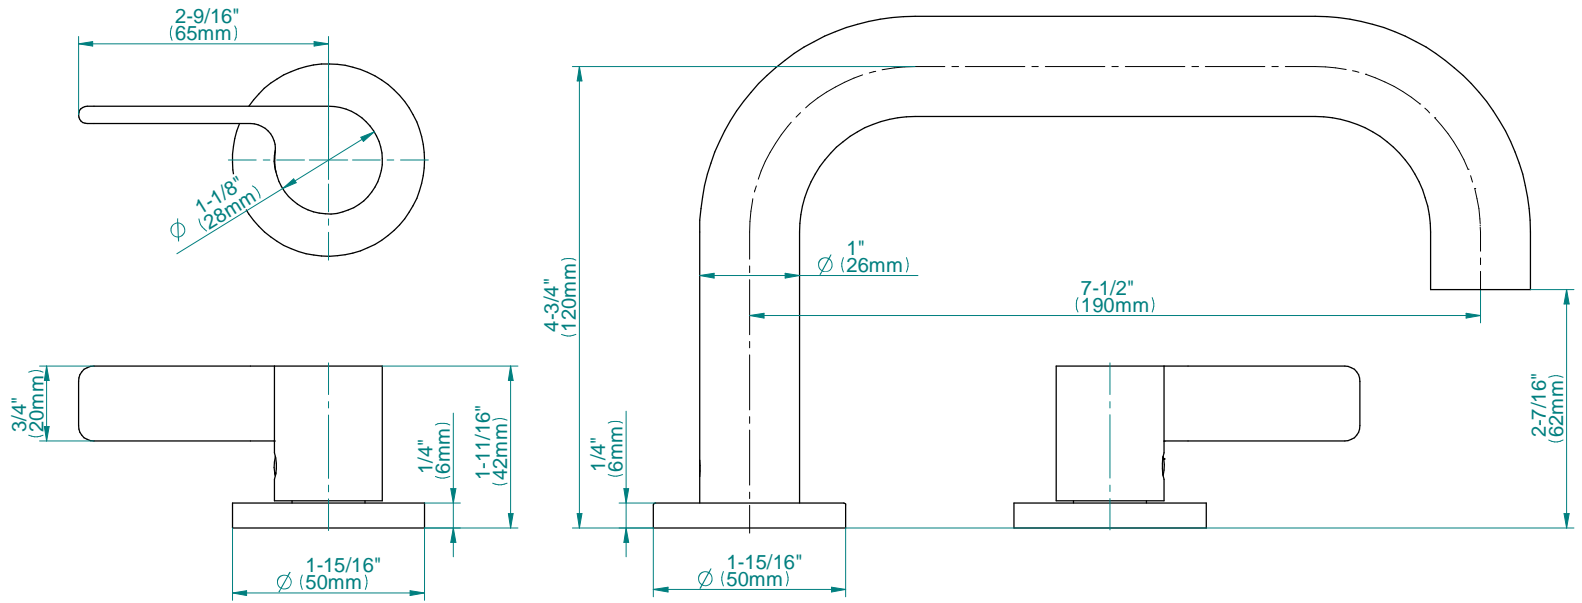

G-6750-LM46B-T

TERRA Series

Roman Tub Trim set is designed to operate with rough G-I037

GRAFF[®]
CUTTING EDGE DESIGN